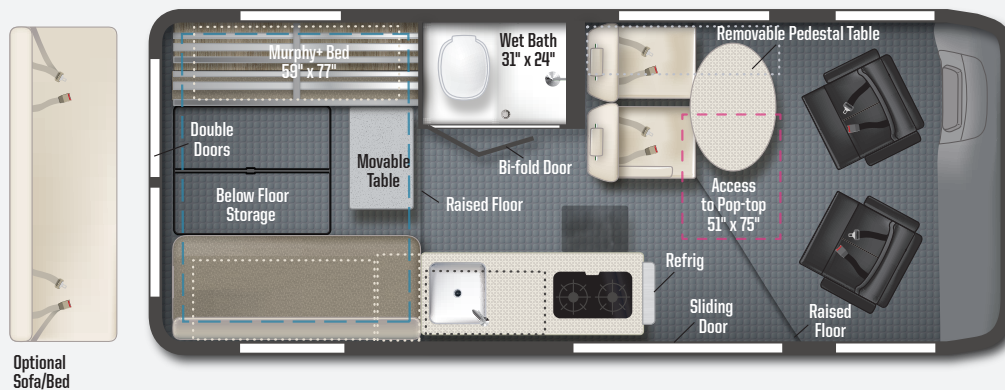

SOLIS

CHASSIS

RAM FWD Gas

LENGTH

19'9"

SLEEPS

4

SPECS

Exterior Height 9'6"

Exterior Width 6'9"

Freshwater Tank Capacity (gal.) 20

Water Heater Capacity (gal.) 2.6

Holding Tank - Gray (gal.) 20

Cassette Toilet Capacity (lbs.) 5

LP Capacity (lbs.) 25

Fuel Capacity (gal.) 24

GCWR (lbs.) 12,000

GVWR (lbs.) 8,900

Towing Capacity (lbs.) 3,500

Wheelbase 159"

KEY FEATURES

Swivel Cab seats

Adjustable/Removable dinette table

Truma® Eco Heating System

Forward-facing refrigerator

Pullout counter extension

Murphy+ bed w/gear space below

Pop-top sleeping area

Wet bath/gear closet

Optional sofa/bed

Automotive-grade lounge seating
w/3-pt. seat belts

59P

READY FOR ANYTHING, FROM EVERYDAY TO EPIC.

This Solis® is a versatile, compact camper van that's equally at home in town or off the beaten path. Built on the Ram ProMaster® chassis, it sleeps up to four, drives up to six and is equipped with all the essential comforts and conveniences of home.

Note: Dotted lines denote overhead storage areas. Blue dashed lines denote sleeping areas. Magenta dashed lines denote access to optional pop-top sleeping. Floorplans are representations only and are subject to change. Please contact a certified Winnebago dealer for more information.

The Winnebago Difference

Built for life without limits.

Every Winnebago is built to provide years of reliable service, thanks to advanced manufacturing techniques and quality control systems perfected over six decades and hundreds of thousands of RVs.

Owner Resources: Available plumbing and wiring diagram structure, paint and sealant guides, parts look-up; Winnebago Owner's App; Dedicated Video Library (Winnebago website or YouTube).
winnebago.com/owners/owner-resources

Facebook Groups: Independent Facebook groups for Winnebago owners and enthusiasts provide a space to share experiences, ask questions, and plan events. These conversations help inspire future innovations, keep our community connected and celebrate life on the road.

WINNEBAGO

SEE MORE OF WHAT
SETS THE SOLIS APART >>>

SCAN HERE