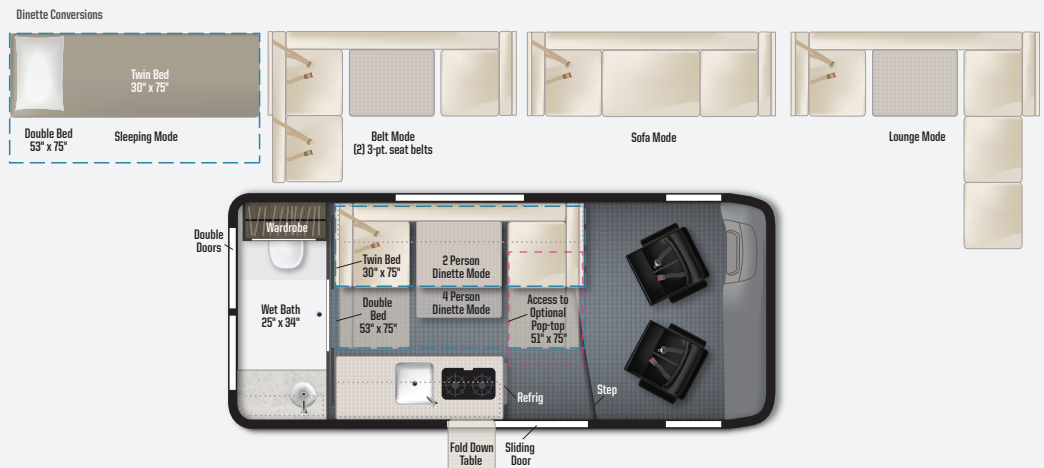

SOLIS Pocket

CHASSIS
RAM FWD Gas

LENGTH
17'10"

SLEEPS
4

SPECS

Exterior Height 9'5"
Exterior Width 6'9"
Freshwater Tank Capacity (gal.) 20
Water Heater Capacity (gal.) 2.6
Holding Tank - Gray (gal.) 20
Cassette Toilet Capacity (lbs.) 5.5
LP Capacity (lbs.) 20
Fuel Capacity (gal.) 24
GCWR (lbs.) 12,000
GVWR (lbs.) 8,550
Towing Capacity (lbs.) 3,500
Wheelbase 136"

KEY FEATURES

Available pop-top sleeping
Winnebago Power
Versatile living space
Two-burner cooktop
Forward-facing refrigerator
Swivel Cab seats
3-pt seat belt configuration

36B

DISCOVER MORE WITH EVERY MILE.

The Solis Pocket®, Winnebago's most affordable camper van, lets you immerse yourself in the great outdoors with all the comfort essentials. Built on the Ram ProMaster® chassis, its compact design allows you to navigate both narrow trails and urban areas with ease. The two floorplan options sleep up to four and seamlessly adapt to lounging, working or entertaining friends or family.

Note: Dotted lines denote overhead storage areas. Blue dashed lines denote sleeping areas. Magenta dashed lines denote access to optional pop-top sleeping. Floorplans are representations only and are subject to change. Please contact a certified Winnebago dealer for more information.

The Winnebago Difference

Built for life without limits.

Every Winnebago is built to provide years of reliable service, thanks to advanced manufacturing techniques and quality control systems perfected over six decades and hundreds of thousands of RVs.

Owner Resources: Available plumbing and wiring diagram structure, paint and sealant guides, parts look-up; Winnebago Owner's App; Dedicated Video Library (Winnebago website or YouTube).
winnebago.com/owners/owner-resources

Facebook Groups: Independent Facebook groups for Winnebago owners and enthusiasts provide a space to share experiences, ask questions, and plan events. These conversations help inspire future innovations, keep our community connected and celebrate life on the road.

WINNEBAGO

SEE MORE OF WHAT SETS
THE SOLIS POCKET APART >>>

SCAN HERE