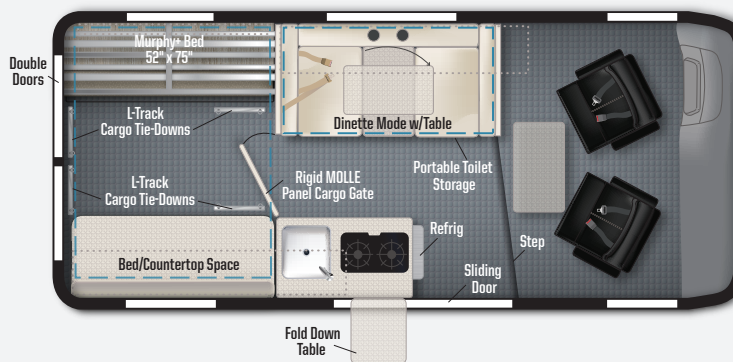

SOLIS Pocket

CHASSIS
RAM FWD Gas

LENGTH
17'10"

SLEEPS
3

SPECS

Exterior Height 9'5"
Exterior Width 6'9"
Freshwater Tank Capacity (gal.) 20
Holding Tank - Gray (gal.) 20
Cassette Tiolet Capacity (lbs.) 3.2
LP Capacity (lbs.) 20
Fuel Capacity (gal.) 24
GCWR (lbs.) 12,000
GVWR (lbs.) 8,550
Towing Capacity (lbs.) 3,500
Wheelbase 136"

KEY FEATURES

Versatile living space
Two-burner cooktop
Forward-facing refrigerator
Cross-coach Murphy+ platform bed
Gear garage w/L-track storage
Swivel Cab seats
Adjustable/Removable dinette table

36A

Dinette Conversions

DISCOVER MORE WITH EVERY MILE.

The Solis Pocket®, Winnebago's most affordable camper van, lets you immerse yourself in the great outdoors with all the comfort essentials. Built on the Ram ProMaster® chassis, its compact design allows you to navigate both narrow trails and urban areas with ease. The two floorplan options sleep up to four and seamlessly adapt to lounging, working or entertaining friends or family.

Note: Dotted lines denote overhead storage areas. Blue dashed lines denote sleeping areas. Magenta dashed lines denote access to optional pop-top sleeping. Floorplans are representations only and are subject to change. Please contact a certified Winnebago dealer for more information.

The Winnebago Difference

Built for life without limits.

Every Winnebago is built to provide years of reliable service, thanks to advanced manufacturing techniques and quality control systems perfected over six decades and hundreds of thousands of RVs.

Owner Resources: Available plumbing and wiring diagram structure, paint and sealant guides, parts look-up; Winnebago Owner's App; Dedicated Video Library (Winnebago website or YouTube).
winnebago.com/owners/owner-resources

Facebook Groups: Independent Facebook groups for Winnebago owners and enthusiasts provide a space to share experiences, ask questions, and plan events. These conversations help inspire future innovations, keep our community connected and celebrate life on the road.

SEE MORE OF WHAT SETS
THE SOLIS POCKET APART >>>

SCAN HERE

WINNEBAGO