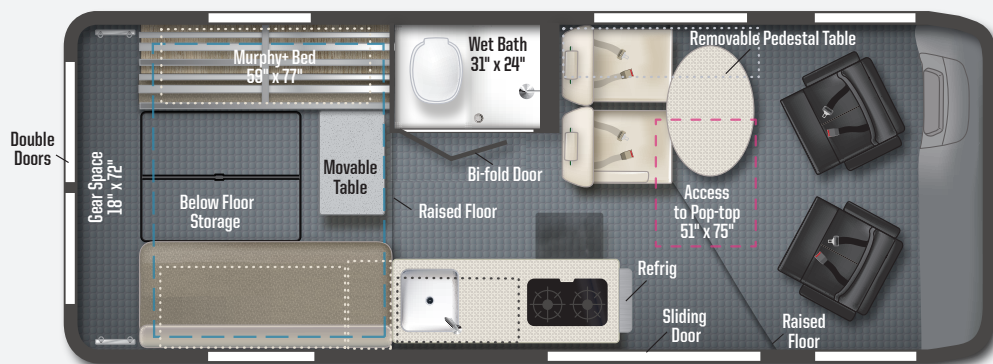

SOLIS

CHASSIS

RAM FWD Gas

LENGTH

21'

SLEEPS

4

SPECS

Exterior Height 9'5"

Exterior Width 6'9"

Freshwater Tank Capacity (gal.) 20

Water Heater Capacity (gal.) 2.6

Holding Tank - Gray (gal.) 20

Cassette Toilet Capacity (lbs.) 5

LP Capacity (lbs.) 25

Fuel Capacity (gal.) 24

GCWR (lbs.) 12,000

GVWR (lbs.) 9,350

Towing Capacity (lbs.) 3,500

Wheelbase 159"

KEY FEATURES

Swivel Cab seats

Adjustable/Removable dinette table

Truma® Eco Heating System

Forward-facing refrigerator

Pullout counter extension

Murphy+ Bed w/gear space below

Pop-top sleeping area

Wet bath/gear closet

Gear garage space
w/L-track storage

59PX

READY FOR ANYTHING, FROM EVERYDAY TO EPIC.

This Solis® is a versatile, compact camper van that's equally at home in town or off the beaten path. Built on the Ram ProMaster® chassis, it sleeps up to four, drives up to six and is equipped with all the essential comforts and conveniences of home.

Note: Dotted lines denote overhead storage areas. Blue dashed lines denote sleeping areas. Magenta dashed lines denote access to optional pop-top sleeping. Floorplans are representations only and are subject to change. Please contact a certified Winnebago dealer for more information.

The Winnebago Difference

Built for life without limits.

Every Winnebago is built to provide years of reliable service, thanks to advanced manufacturing techniques and quality control systems perfected over six decades and hundreds of thousands of RVs.

Owner Resources: Available plumbing and wiring diagram structure, paint and sealant guides, parts look-up; Winnebago Owner's App; Dedicated Video Library (Winnebago website or YouTube).
winnebago.com/owners/owner-resources

Facebook Groups: Independent Facebook groups for Winnebago owners and enthusiasts provide a space to share experiences, ask questions, and plan events. These conversations help inspire future innovations, keep our community connected and celebrate life on the road.

SEE MORE OF WHAT
SETS THE SOLIS APART >>>

SCAN HERE

WINNEBAGO