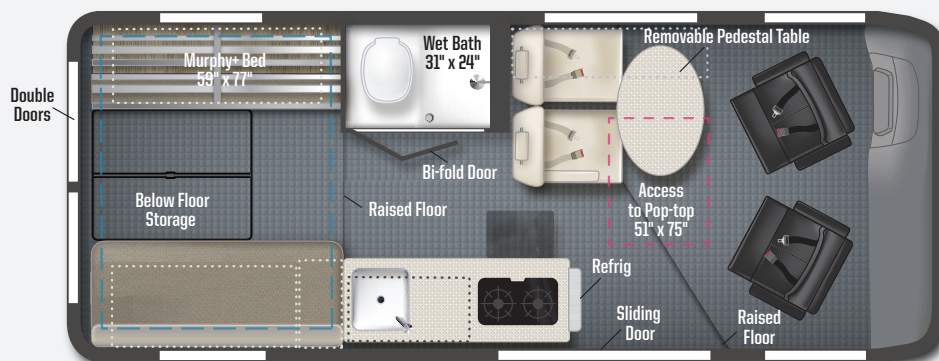

SOLIS

National Park Foundation

CHASSIS

RAM FWD Gas

LENGTH

19'9"

SLEEPS

4

SPECS

Exterior Height 9'0"

Exterior Width 6'9"

Freshwater Tank Capacity (gal.) 20

Water Heater Capacity (gal.) 2.6

Holding Tank - Gray (gal.) 20

Cassette Toilet Capacity (lbs.) 5

LP Capacity (lbs.) 25

Fuel Capacity (gal.) 24

GCWR (lbs.) 12,000

GVWR (lbs.) 8,900

Towing Capacity (lbs.) 3,500

Wheelbase 159"

KEY FEATURES

Padded floor covering

SmartSpace™ overland drawer system

All-terrain tires

Performance wheels

Special mountain graphic exterior paint scheme

Blackout thermal shades

Unique interior décor theme

59P

**INSPIRED BY THE NATIONAL PARKS,
BUILT FOR UNLIMITED ADVENTURES.**

The Limited-Edition Solis® NPF honors our commitment to help the National Park Foundation™ conserve the parks for generations to come. Built on the RAM ProMaster® chassis, the family-friendly, adventure-ready Solis NPF sleeps up to four and includes exclusive features to enhance comfort, functionality, style and performance.

Note: Dotted lines denote overhead storage areas. Blue dashed lines denote sleeping areas. Magenta dashed lines denote access to optional pop-top sleeping. Floorplans are representations only and are subject to change. Please contact a certified Winnebago dealer for more information.

The Winnebago Difference

Built for life without limits.

Every Winnebago is built to provide years of reliable service, thanks to advanced manufacturing techniques and quality control systems perfected over six decades and hundreds of thousands of RVs.

Owner Resources: Available plumbing and wiring diagram structure, paint and sealant guides, parts look-up; Winnebago Owner's App; Dedicated Video Library (Winnebago website or YouTube).
winnebago.com/owners/owner-resources

Facebook Groups: Independent Facebook groups for Winnebago owners and enthusiasts provide a space to share experiences, ask questions, and plan events. These conversations help inspire future innovations, keep our community connected and celebrate life on the road.

SEE MORE OF WHAT SETS
THE SOLIS NPF APART >>>

SCAN HERE

WINNEBAGO