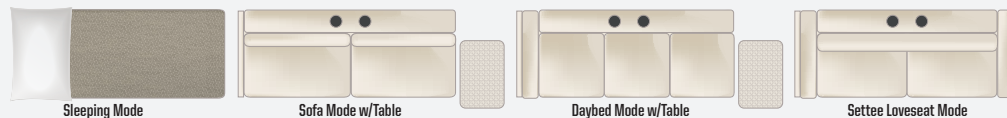

SOLIS Pocket

CHASSIS
RAM FWD Gas

LENGTH
17'10"

SLEEPS
3

SPECS

Exterior Height 9'5"
Exterior Width 6'9"
Freshwater Tank Capacity (gal.) 20
Holding Tank - Gray (gal.) 20
Cassette Tiolet Capacity (lbs.) 3.2
LP Capacity (lbs.) 20
Fuel Capacity (gal.) 24
GCWR (lbs.) 12,000
GVWR (lbs.) 8,550
Towing Capacity (lbs.) 3,500
Wheelbase 136"

KEY FEATURES

Versatile living space
Two-burner cooktop
Forward-facing refrigerator
Cross-coach Murphy+ platform bed
Gear garage w/L-track storage
Swivel Cab seats
Adjustable/Removable dinette table

36A

Dinette Conversions

DISCOVER MORE WITH EVERY MILE.

The Solis Pocket®, Winnebago's most affordable camper van, lets you immerse yourself in the great outdoors with all the comfort essentials. Built on the Ram ProMaster® chassis, its compact design allows you to navigate both narrow trails and urban areas with ease. The two floorplan options sleep up to four and seamlessly adapt to lounging, working or entertaining friends or family.

Note: Dotted lines denote overhead storage areas. Blue dashed lines denote sleeping areas. Magenta dashed lines denote access to optional pop-top sleeping. Floorplans are representations only and are subject to change. Please contact a certified Winnebago dealer for more information.

The Winnebago Difference

Built for life without limits.

Every Winnebago is built to provide years of reliable service, thanks to advanced manufacturing techniques and quality control systems perfected over six decades and hundreds of thousands of RVs.

Owner Resources: Available plumbing and wiring diagram structure, paint and sealant guides, parts look-up; Winnebago Owner's App; Dedicated Video Library (Winnebago website or YouTube).
winnebago.com/owners/owner-resources

Facebook Groups: Independent Facebook groups for Winnebago owners and enthusiasts provide a space to share experiences, ask questions, and plan events. These conversations help inspire future innovations, keep our community connected and celebrate life on the road.

SEE MORE OF WHAT SETS
THE SOLIS POCKET APART >>>

SCAN HERE

WINNEBAGO